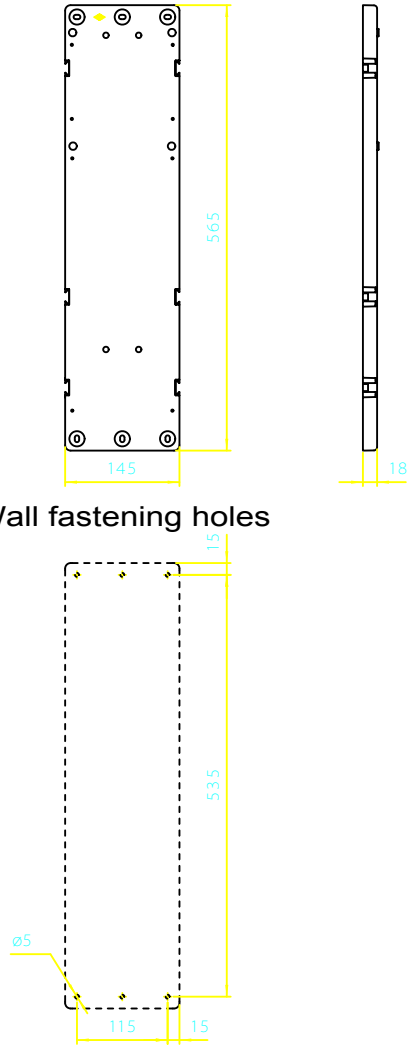

Diritti riservati All rights reserved

Wall fastening holes

dimensions in mm
Date 29/09/11
Sign Radice

TM 1456 TB
Modular back plate for TM 32A/63A

Scale
1:1